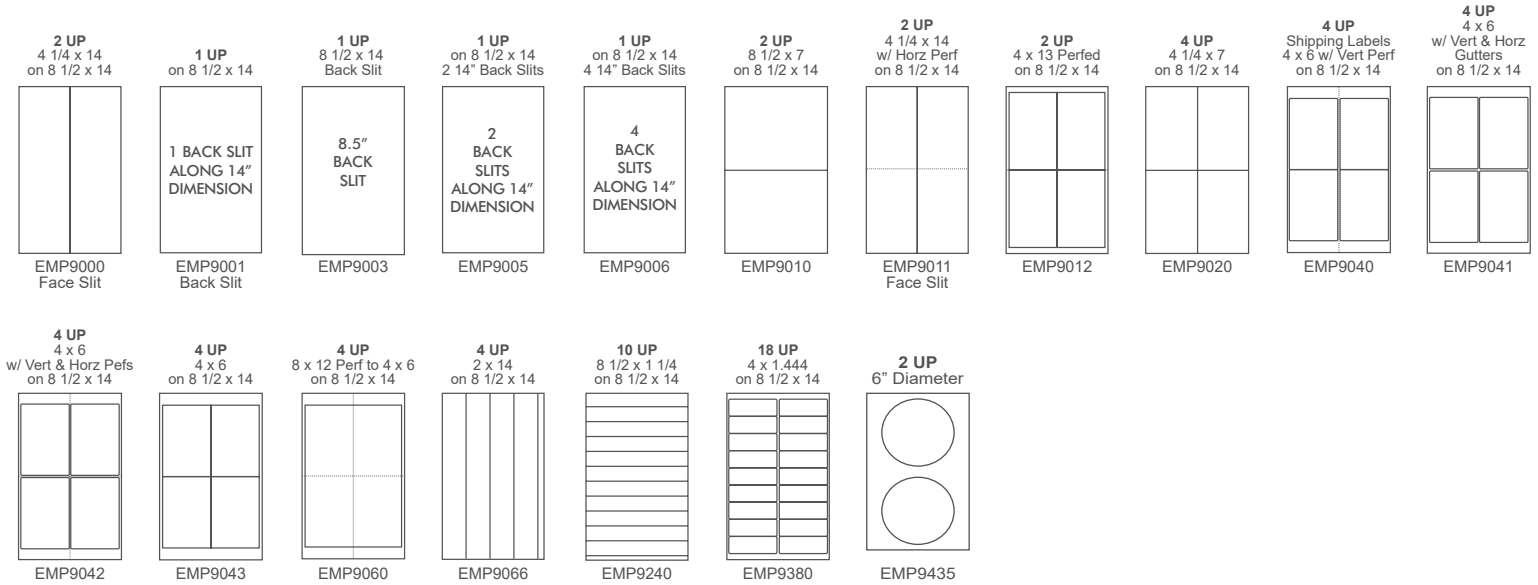

STANDARD SIZES 8 1/2 X 14 Sheets

**STILL CAN'T FIND SOMETHING TO MEET YOUR NEEDS?
NO PROBLEM!**

We can create a custom die just for you and order just about any kind of stock you can think of. Contact us at weborders@emp4labels.com or call us at 1-800-753-0622 and we will be happy to discuss your specific needs and provide you with a quote.